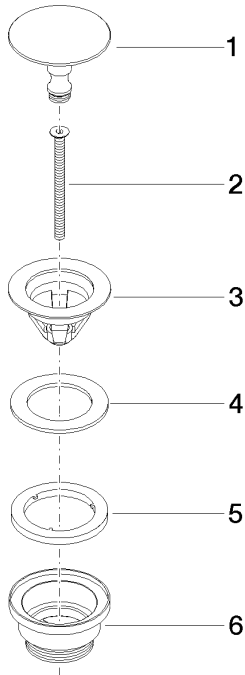

Basin Waste without press-closing 1 1/4" - Chrome

IMO

10 126 970

Fits: IMO, LULU, MADISON, MEM, TARA,
CL.1, LISSÉ, VAIA, META, CYO

	Chrome	10 126 970-00
	Brushed Platinum	10 126 970-06
	Platinum	10 126 970-08
	Durabrand (23kt Gold)	10 126 970-09
	Dark Chrome	10 126 970-19
	Light Gold	10 126 970-26
	Brushed Light Gold	10 126 970-27
	Brushed Durabrand (23kt Gold)	10 126 970-28
	Matte Black	10 126 970-33
	Brushed Bronze	10 126 970-42
	Brushed Champagne (22kt Gold)	10 126 970-46
	Champagne (22kt Gold)	10 126 970-47
	Brushed Chrome	10 126 970-93
	Brushed Dark Platinum	10 126 970-99

Basin Waste without press-closing 1 1/4" - Chrome

IMO

10 126 970

Only suitable for sinks without an overflow.

10 126 970

mm [inches]

10 126 970

Parts for other finishes can be found here: [Brushed](#)
[Platinum](#)

Spare parts list

No.	Item Number	Name	Quantity used	Delivery time
1	09 31 20 097-00	plug	1	10
2	09 30 30 179 90	screw	1	2
3	09 11 01 038-00	cup	1	10
4	09 14 05 061 90	seal	1	2
5	09 14 03 153 90	seal	1	2
6	09 11 10 156-00	connection	1	-